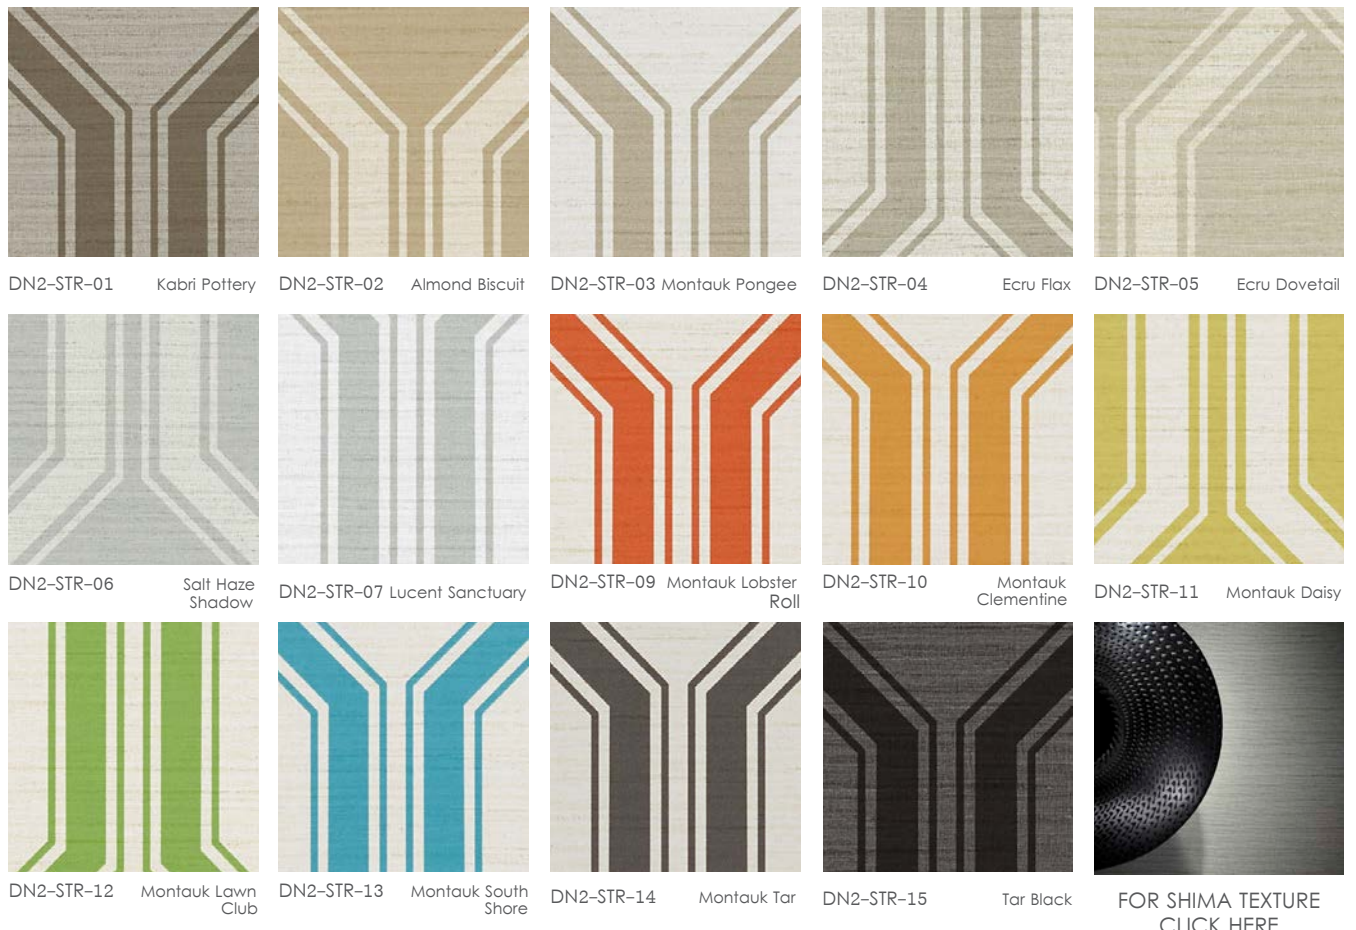

de **nōvō** WALL

# SHIMA TRELLIS™

FOR SIMILAR TEXTURES  
CLICK HERE

Type II 20 oz | Width: 52"/54" | Backing: Non-Woven | Match: Reversible Straight Across Match  
Repeat 6.5"H x 12"V | Fire Rating: Class A | Flame Spread: 25 | Smoke Development: 30