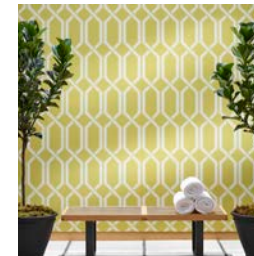

DN2-SMT-52 Clementine

DN2-SMT-53 Daisy

DN2-SMT-54 Lawn Club

DN2-SMT-55 South Shore

FOR SHIMA TRELLIS  
CLICK HERE

FOR SIMILAR TEXTURES  
CLICK HERE

Type II 20 oz | Width: 52"/54" | Backing: Osnaburg | Match: Random Match Reversible Pattern  
Repeat 27"H x 24"V | Fire Rating: Class A | Flame Spread: 15 | Smoke Development: 10