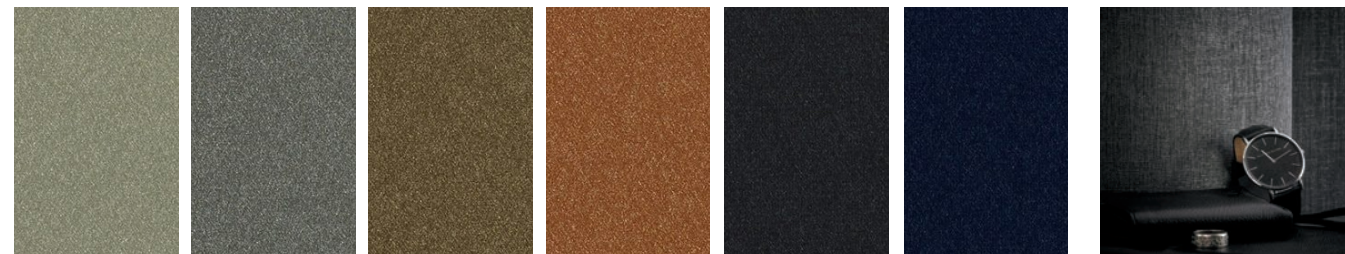

de nōvō[®] WALL MATISSE TEXTURE™

DN2-MTT-01 Henri White DN2-MTT-02 Linen Canvas DN2-MTT-03 Monaco DN2-MTT-04 Argent DN2-MTT-05 Ivoire

DN2-MTT-06 Minouche DN2-MTT-07 Marguerite DN2-MTT-08 Bleu Ciel DN2-MTT-09 Haut Monde DN2-MTT-10 Chocolat

DN2-MTT-11 L'Aterlier Rouge DN2-MTT-12 Noir DN2-MTT-13 Blue Nude DN2-MTT-14 Amelie DN2-MTT-15 Galerie

DN2-MTT-16 Platine DN2-MTT-17 Gris DN2-MTT-18 Champagne Gold DN2-MTT-19 Coussi DN2-MTT-20 Kaki

DN2-MTT-21 L'or Bleu DN2-MTT-22 French Taupe DN2-MTT-23 Golden Beaute DN2-MTT-24 Collioure DN2-MTT-25 Etain DN2-MTT-26 Paris Midnight FOR SIMILAR TEXTURES [CLICK HERE](#)