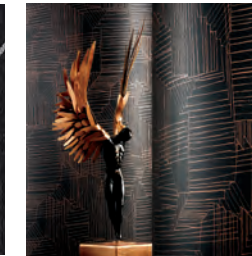

DN2-IZY-09 Night Blue

DN2-IZY-10 Grain

DN2-IZY-11 Celery Seed

DN2-IZY-12 Glacier

DN2-IZY-13 Toffee

DN2-IZY-14 Harbor

DN2-IZY-15 Slate

DN2-IZY-16 Spice

DN2-IZY-17 Brownstone

DN2-IZY-18 Black Platinum

FOR SIMILAR TEXTURES
CLICK HERE

Type II 20 oz | Width: 52"/54" | Backing: Osnaburg | Match: Random Match Reversible Pattern
Repeat 27"H x 21"V | Fire Rating: Class A | Flame Spread: 15 | Smoke Development: 20