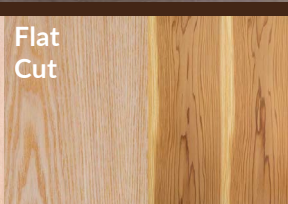

SanFoot Wood Wallcovering Your Turnkey, Sustainable Wood Solution

Natural beauty with over 100 different species and multiple cut options, combined with practical, hard-wearing finishes, makes SanFoot the ideal choice for most commercial and residential applications.

Working in collaboration with the mill, your Odyssey Team provides support and guidance to Architects & Designers, throughout all stages of each project. [Discover More >](#)

OdysseyWallcoverings.com

VERSATILE WOOD OPTIONS