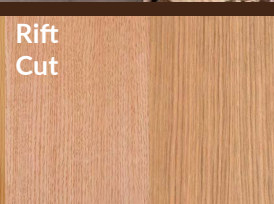

This results in a 30 - 70% cost savings compared to millwork.

5 LAYERS FOR DURABILITY, FLEXIBILITY & FIRE RATING

- Pre-Finished & Custom Stains
- Multiple Cuts & Matching Options
- Match Walls with Millwork & More
- Panels Sequenced to Order
- FR CAN/ULC S102

Exclusively distributed by Odyssey Wallcoverings Canada. OdysseyWallcoverings.com

Quarter Cut

Flat Cut

Rift Cut

Rotary Cut

SanFoot Wood Wallcovering Your Turnkey, Sustainable Wood Solution

Natural beauty with over 100 different species and multiple cut options, combined with practical, hard-wearing finishes, makes SanFoot the ideal choice for most commercial and residential applications.