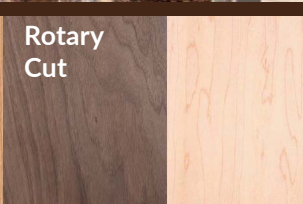

This results in a 30 - 70% cost savings compared to millwork.

5 LAYERS FOR DURABILITY, FLEXIBILITY & FIRE RATING

- Pre-Finished & Custom Stains
- Multiple Cuts & Matching Options
- Match Walls with Millwork & More
- Panels Sequenced to Order
- FR CAN/ULC S102

Exclusively distributed by Odyssey Wallcoverings Canada. OdysseyWallcoverings.com

Quarter Cut

Flat Cut

Rift Cut

Rotary Cut

SanFoot Wood Wallcovering Your Turnkey, Sustainable Wood Solution

Natural beauty with over 100 different species and multiple cut options, combined with practical, hard-wearing finishes, makes SanFoot the ideal choice for most commercial and residential applications.