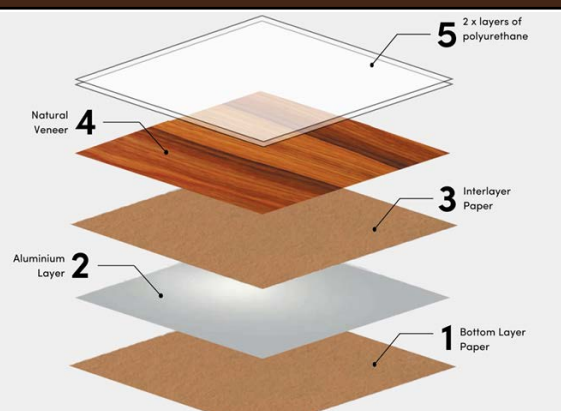

SanFoot is a natural wood veneer wallcovering with combined features unlike any other wallcovering. Handcrafted in the spirit of traditional Japanese craftsmanship, our ultra-thin veneer technique enhances log yield by approximately 300%, exemplifying refined innovation and sustainable design.

This results in a 30 - 70% cost savings compared to millwork.

5 LAYERS FOR DURABILITY, FLEXIBILITY & FIRE RATING

- Pre-Finished & Custom Stains
- Multiple Cuts & Matching Options
- Match Walls with Millwork & More
- Panels Sequenced to Order
- FR CAN/ULC S102