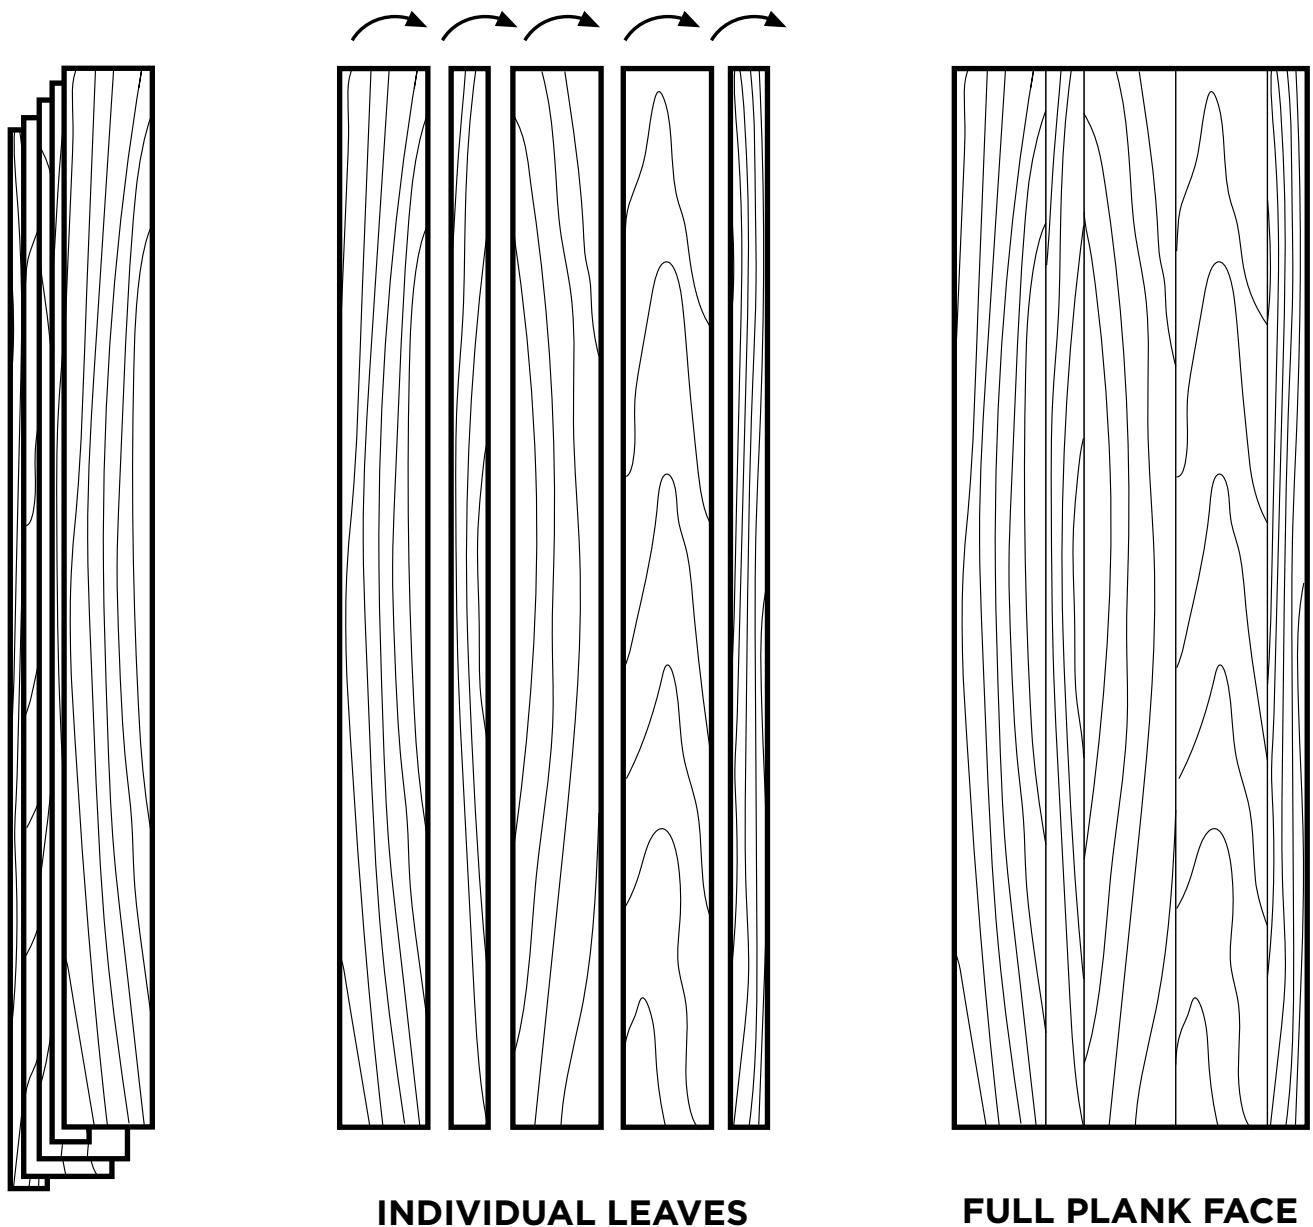

# RANDOM MATCH FULL LENGTH PLANK (FACE MATCHING)

Random matching is just what it sounds like. Leaves are placed next to each other in a random order and orientation, producing a board-by-board effect, can be specified all one width or random width.